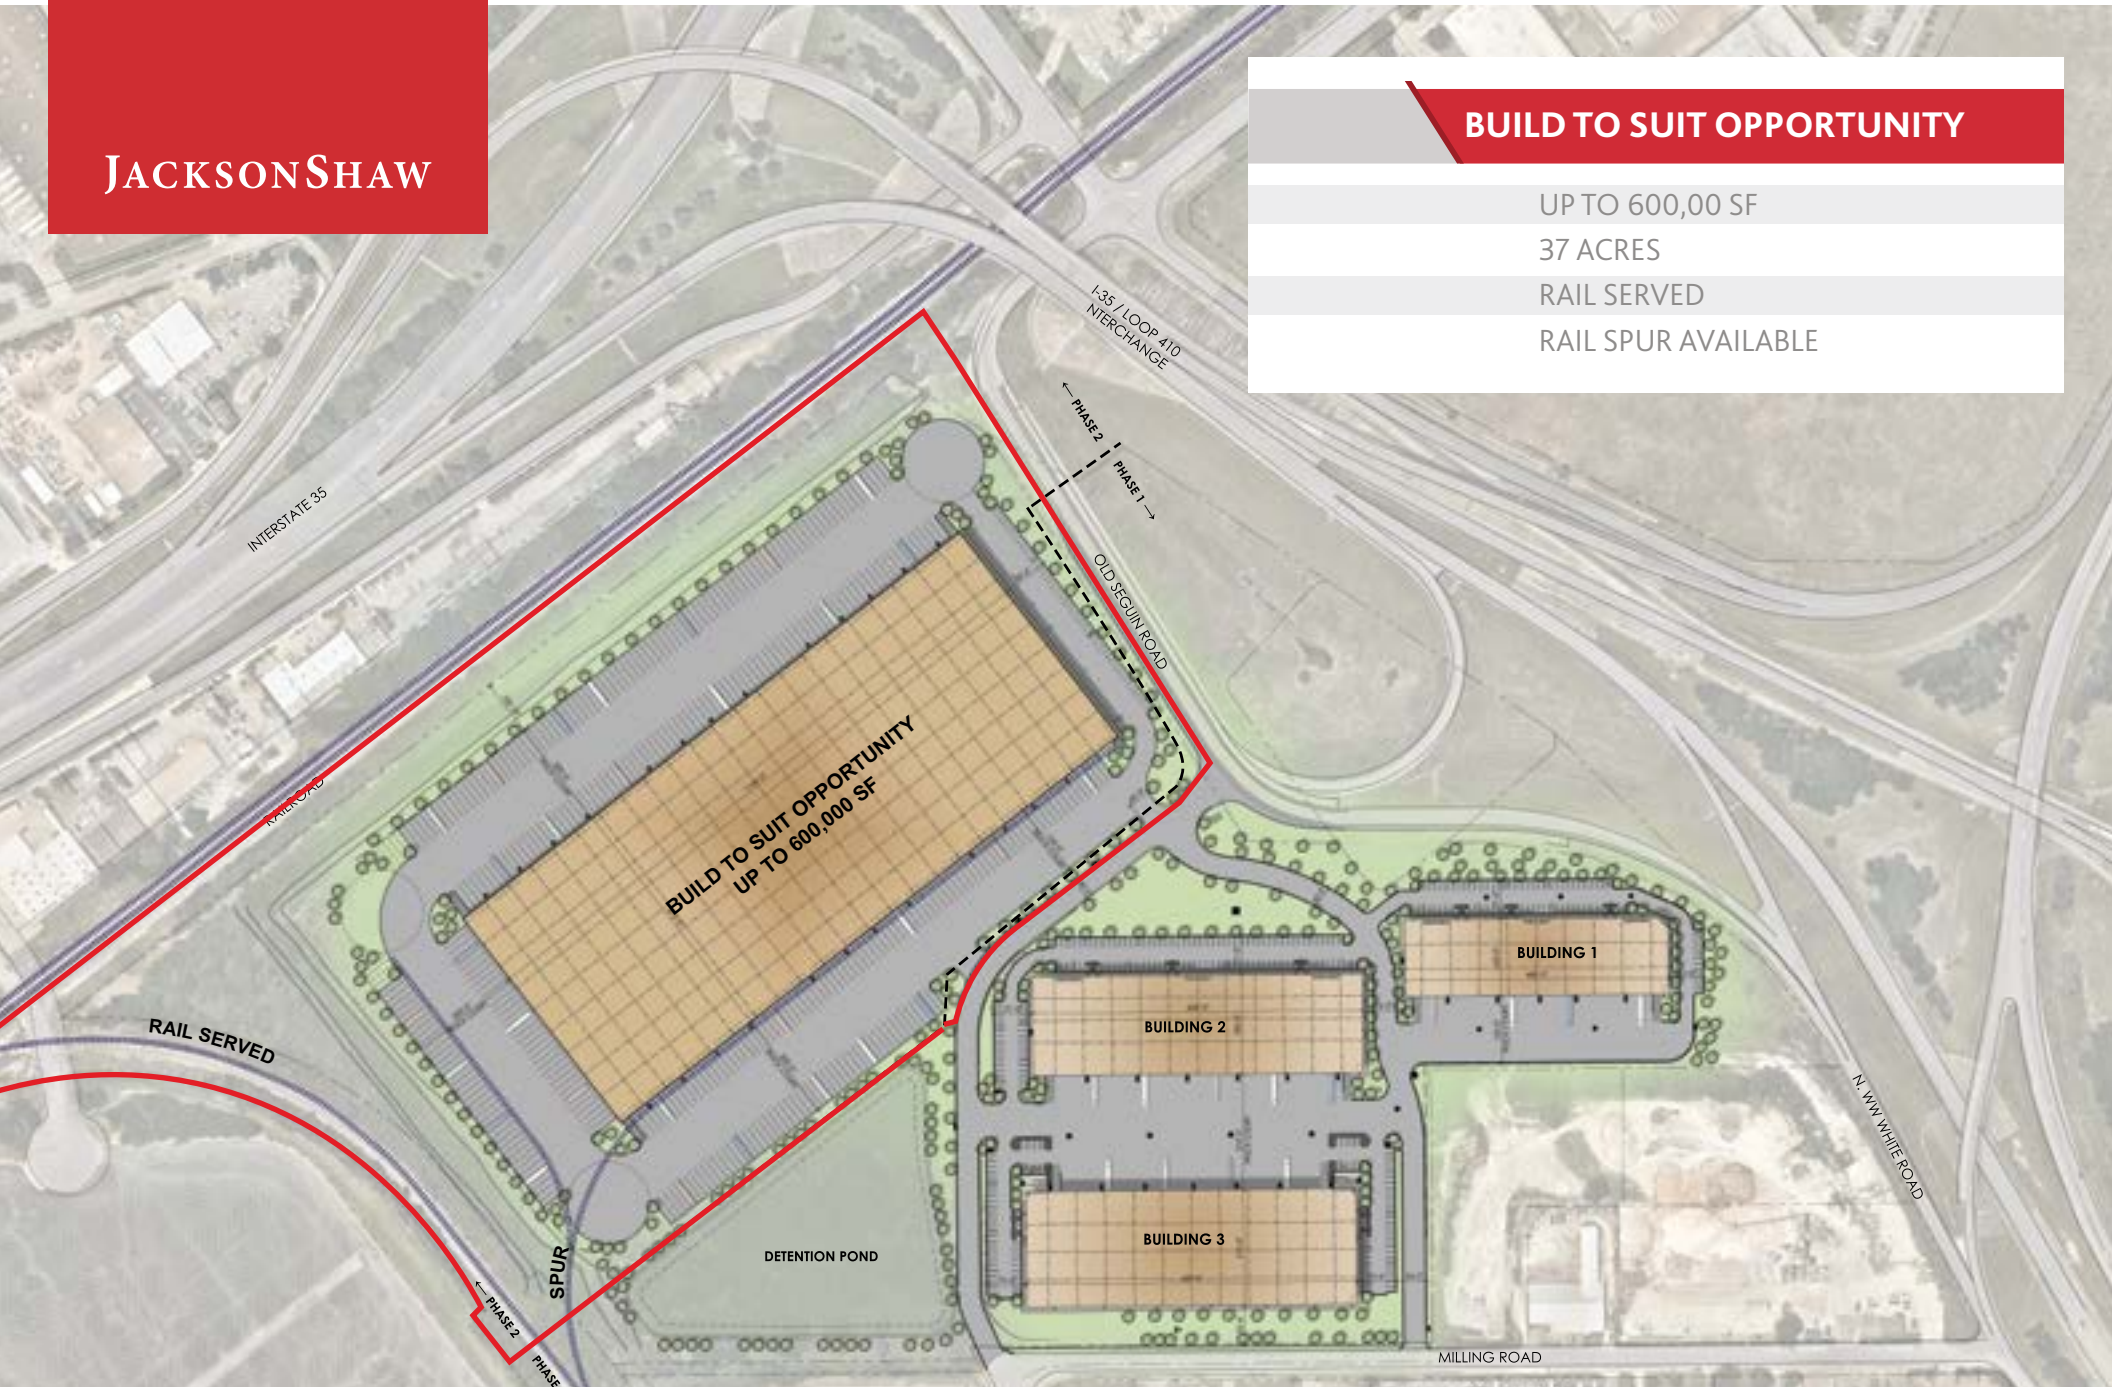

JACKSONSHAW

**BUILD TO SUIT OPPORTUNITY**

UP TO 600,00 SF

37 ACRES

RAIL SERVED

RAIL SPUR AVAILABLE

FOR LEASING INFORMATION

KEVIN COSGROVE  
kevin.cosgrove@streamrealty.com  
210.298.8527